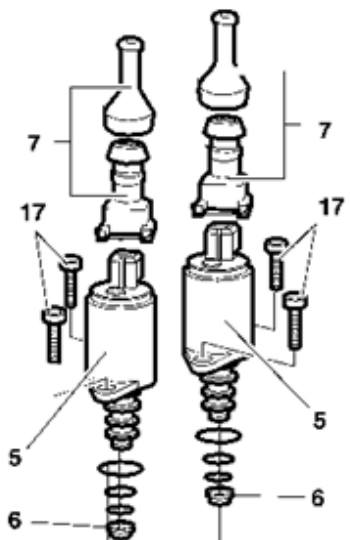

Cab levelling

View 'V'

R=Red  
G=Green  
B=Blue