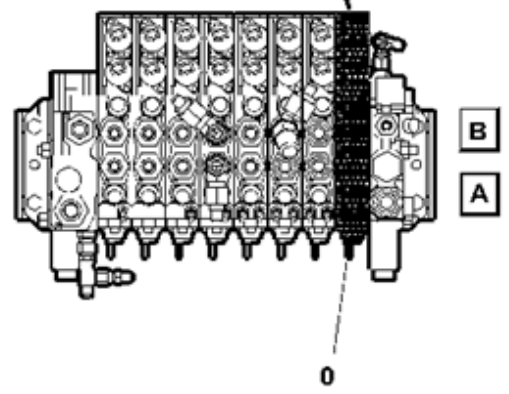

Cab levelling

View 'V'

R=Red  
G=Green  
B=Blue