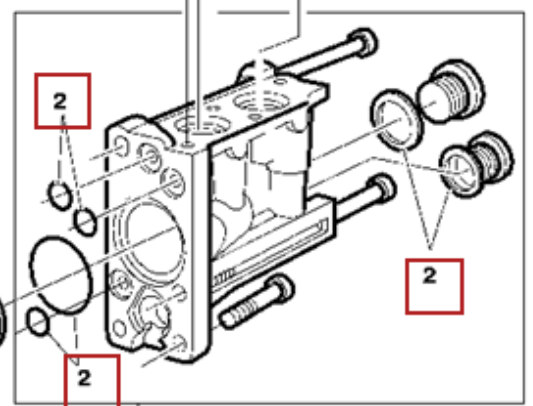

Cab levelling

View 'V'

R=Red  
G=Green  
B=Blue