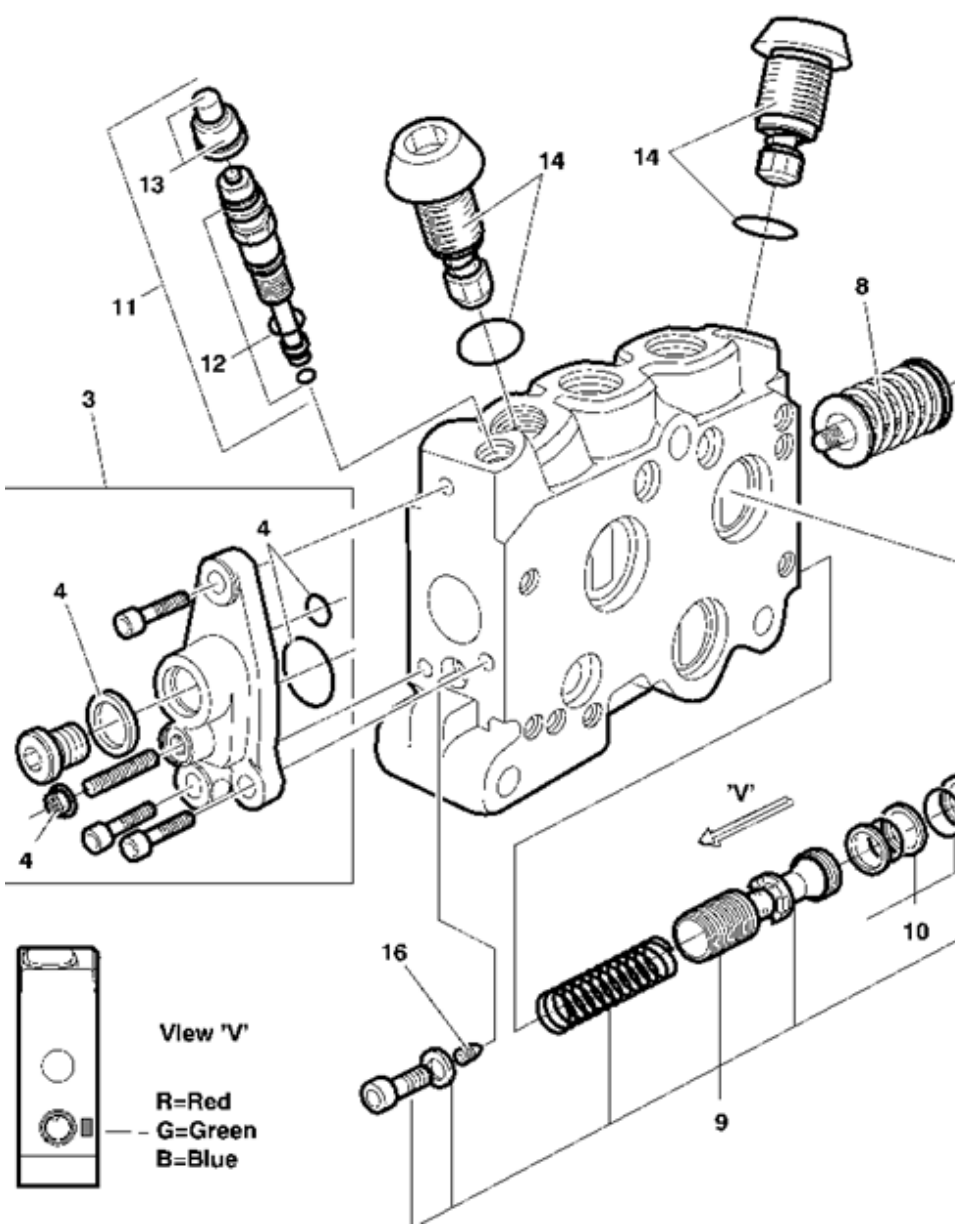

Cab levelling

View 'V'

R=Red  
G=Green  
B=Blue