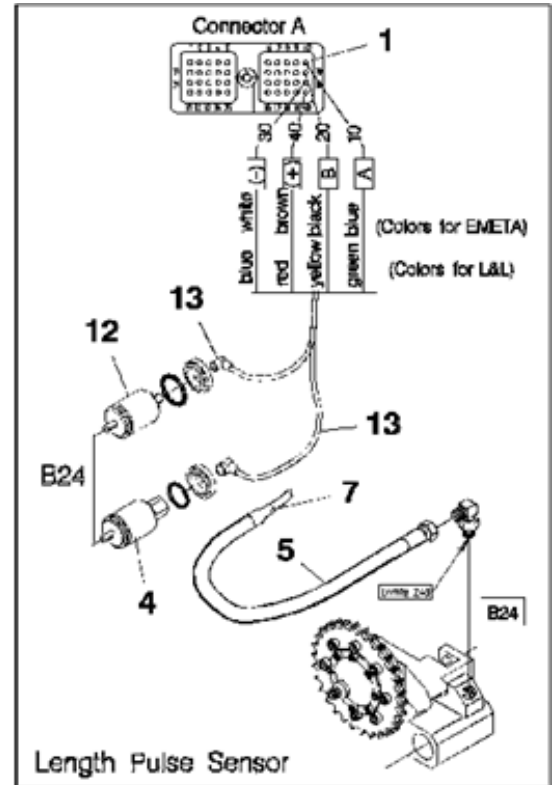

Diameter Sensor,
Left and Right

Diameter Sensor,
Right

Diameter Sensor,
Left

(Colors for EMETA)
(Colors for L&L)

Length Pulse Sensor

Sensor
Saw pos. A
(lower)

Sensor
Saw pos. B
(upper)

Sensor
Saw home
position

OPTIONAL
SuperCut 100 Saw Unit

Sensor
Saw pos. A
(lower)

Sensor
Saw pos. B
(upper)

Sensor
Saw home
position

Outokummun Saw Unit