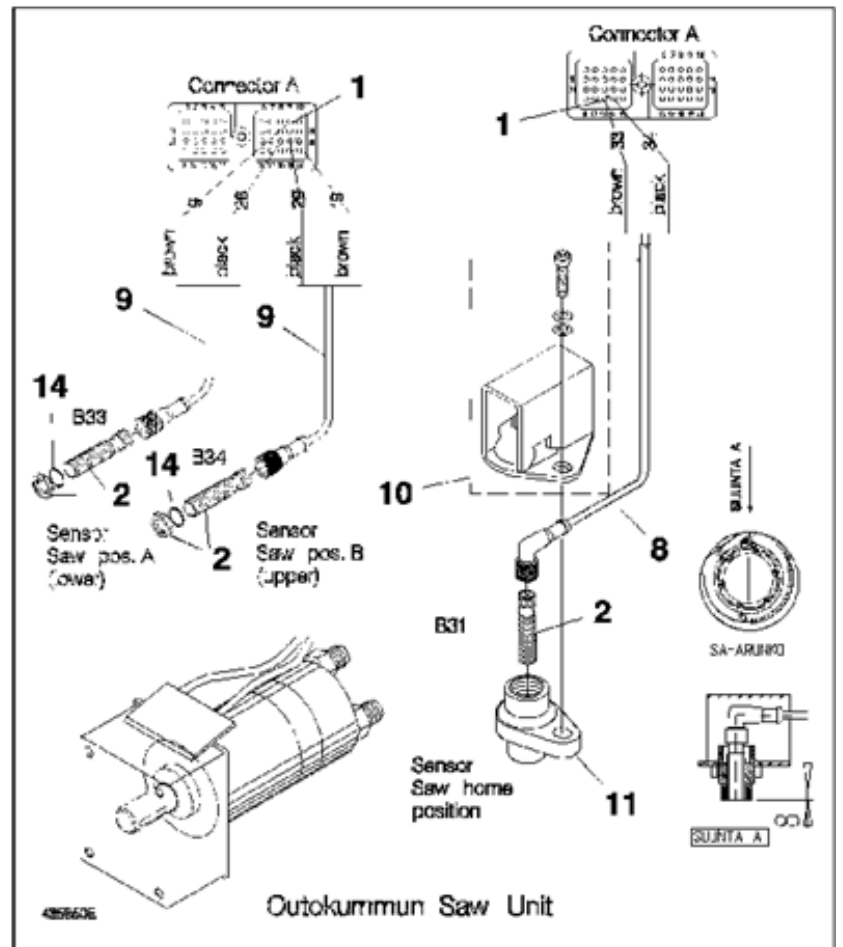

Diameter Sensor,
Left and Right

Diameter Sensor,
Right

Diameter Sensor,
Left

(Colors for EMETA)
(Colors for L&L)

Length Pulse Sensor

Sensor
Saw pos. A
(lower)

Sensor
Saw pos. B
(upper)

Sensor
Saw home
position

OPTIONAL
SuperCut 100 Saw Unit

Sensor
Saw pos. A
(lower)

Sensor
Saw pos. B
(upper)

Sensor
Saw home
position

Outokummun Saw Unit