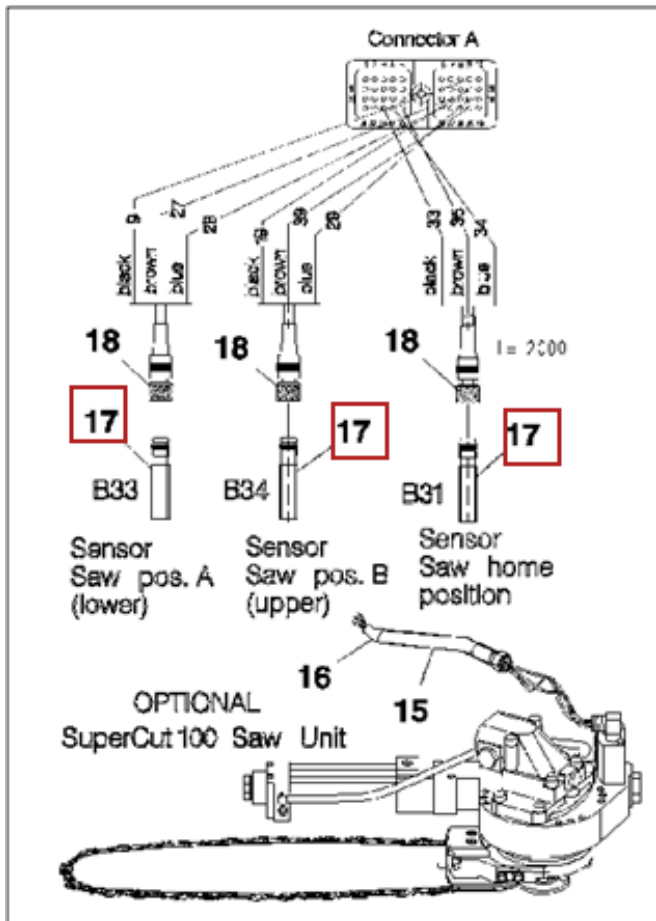

Diameter Sensor,
Left and Right

Diameter Sensor,
Right

Diameter Sensor,
Left

(Colors for EMETA)
(Colors for L&L)

Length Pulse Sensor

Sensor
Saw pos. A
(lower)

Sensor
Saw pos. B
(upper)

Sensor
Saw home
position

OPTIONAL
SuperCut 100 Saw Unit

Sensor
Saw pos. A
(lower)

Sensor
Saw pos. B
(upper)

Sensor
Saw home
position

Outokummun Saw Unit