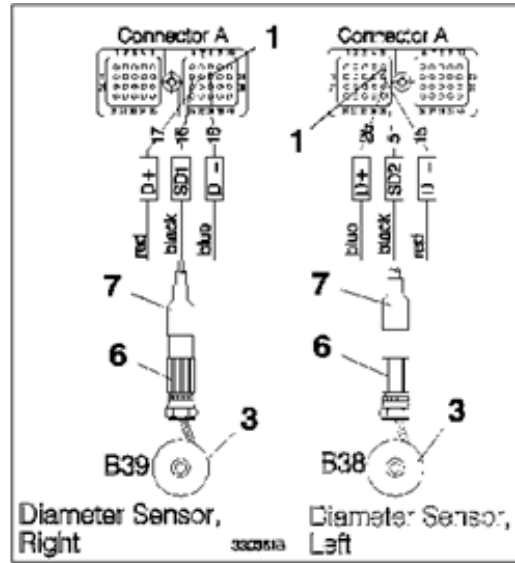

Diameter Sensor,
Left and Right

Diameter Sensor,
Right

Diameter Sensor,
Left

(Colors for EMETA)
(Colors for L&L)

Length Pulse Sensor

Sensor
Saw pos. A
(lower)

Sensor
Saw pos. B
(upper)

Sensor
Saw home
position

OPTIONAL
SuperCut 100 Saw Unit

Sensor
Saw pos. A
(lower)

Sensor
Saw pos. B
(upper)

Sensor
Saw home
position

Outokummun Saw Unit